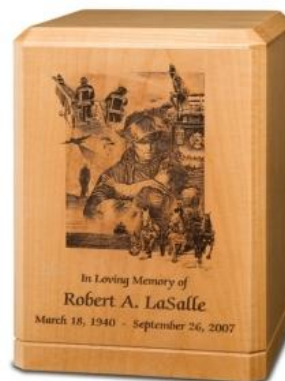

## Urn Choices for Wilbert 1<sup>st</sup> Responders Program

**Sapphire Seas**  
Cobalt blue hand-blown glass.

**Arlington Pewter**  
Hand-spun cast-solid pewter.

**Remembrance**  
Genuine cast bronze

**Endless Solutions**  
Maple with honey maple finish